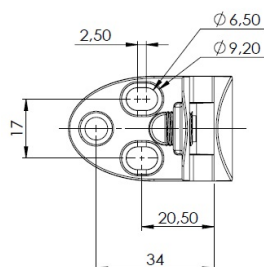

PRODUCT SHEET

Description:

Glass Door Hinge "Badge II", Centre, CPL, Universal, F/Inset Doors, F/Glass Thickness 4-6mm, 1 Zamak Screw W/PVC Tip,, Catch Made of ABS Plastic

Item number:

15.06.285-0

Units	Box	Carton	HS Code	Barcode
Pcs.	10	100	8302100090	 5704866492683

Screw recommendation:
Euro-screw Ø6,3mm.
CSK-screw Ø4,5mm.

SISO A/S

Mileparken 11
DK-2740 Skovlunde
Denmark
VAT: DK 24786013

Phone +45 45 830 900

www.siso.dk
siso@siso.dk

Danske Bank
Nytorv Branch
Copenhagen
SWIFT: DABADKKK