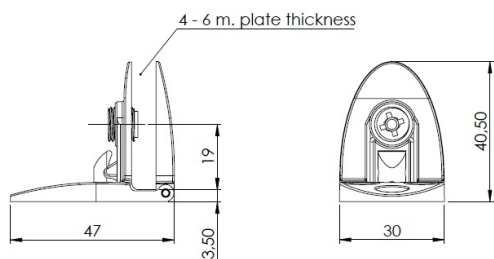

PRODUCT SHEET

Description:

Glass Door Hinge "Badge II", Centre, CPL, Universal, F/Inset Doors, F/Glass Thickness 4-6mm, 1 Zamak Screw W/PVC Tip,, Catch Made of ABS Plastic

Item number:

15.06.285-0

Units	Box	Carton	HS Code	Barcode
Pcs.	10	100	8302100090	 5704866492683

Screw recommendation:
Euro-screw Ø6,3mm.
CSK-screw Ø4,5mm.

SISO A/S

Mileparken 11
DK-2740 Skovlunde
Denmark
VAT: DK 24786013

Phone +45 45 830 900

www.siso.dk
siso@siso.dk

Danske Bank
Nytorv Branch
Copenhagen
SWIFT: DABADKKK